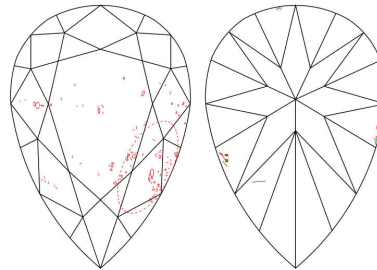

GIA NATURAL DIAMOND GRADING REPORT

 January 11, 2022
 GIA Report Number **1419835624**
 Shape and Cutting Style **Pear Brilliant**
 Measurements **10.06 x 5.65 x 3.68 mm**
GRADING RESULTS

 Carat Weight **1.31 carat**
 Color Grade **E**
 Clarity Grade **S11**
ADDITIONAL GRADING INFORMATION

 Polish **Excellent**
 Symmetry **Excellent**
 Fluorescence **Faint**
 Inscription(s): **GIA 1419835624**
Comments: Additional clouds are not shown. Pinpoints are not shown.

PROPORTIONS

Profile not to actual proportions

CLARITY CHARACTERISTICS

KEY TO SYMBOLS*

-  Cloud
-  Etch Channel
-  Crystal
-  Indented Natural
-  Feather
-  Needle

* Red symbols denote internal characteristics (inclusions). Green or black symbols denote external characteristics (blemishes). Diagram is an approximate representation of the diamond, and symbols shown indicate type, position, and approximate size of clarity characteristics. All clarity characteristics may not be shown. Details of finish are not shown.

GRADING SCALES

GIA COLOR SCALE		GIA CLARITY SCALE		
COLOURLESS	D	VERY VERY SLIGHTLY INCLUDED	FLAWLESS	
	E		FLAWLESS	
	F		FLAWLESS	
NEAR COLOURLESS	G		VERY SLIGHTLY INCLUDED	INTERNALLY FLAWLESS
	H			VVS ₁
	I			VVS ₂
FANT	J		VERY SLIGHTLY INCLUDED	VS ₁
	K			VS ₂
	L			VS ₂
VERY LIGHT	M		SLIGHTLY INCLUDED	S1 ₁
	N	S1 ₂		
	O	S1 ₂		
LIGHT	P	INCLUDED	I ₁	
	Q		I ₂	
	R		I ₃	
	S			
	T			
	U			
	V			
W				
X				
Y				
Z				