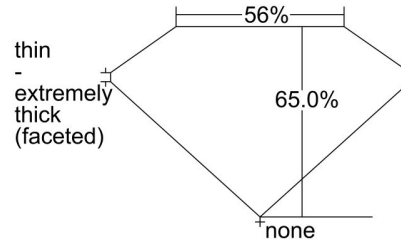

GIA NATURAL DIAMOND GRADING REPORT

 January 11, 2022
 GIA Report Number **1419835624**
 Shape and Cutting Style **Pear Brilliant**
 Measurements **10.06 x 5.65 x 3.68 mm**
GRADING RESULTS

 Carat Weight **1.31 carat**
 Color Grade **E**
 Clarity Grade **S11**
ADDITIONAL GRADING INFORMATION

 Polish **Excellent**
 Symmetry **Excellent**
 Fluorescence **Faint**
 Inscription(s): **GIA 1419835624**
Comments: Additional clouds are not shown. Pinpoints are not shown.

PROPORTIONS

Profile not to actual proportions

CLARITY CHARACTERISTICS

KEY TO SYMBOLS*

-  Cloud
-  Etch Channel
-  Crystal
-  Indented Natural
-  Feather
-  Needle

* Red symbols denote internal characteristics (inclusions). Green or black symbols denote external characteristics (blemishes). Diagram is an approximate representation of the diamond, and symbols shown indicate type, position, and approximate size of clarity characteristics. All clarity characteristics may not be shown. Details of finish are not shown.