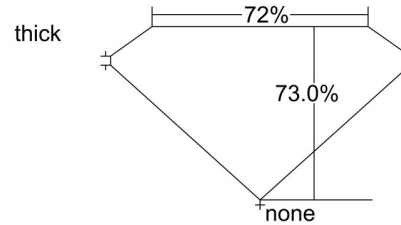

**GIA NATURAL DIAMOND GRADING REPORT**

January 14, 2021  
 GIA Report Number ..... 2368980451  
 Shape and Cutting Style ..... Square Modified Brilliant  
 Measurements ..... 5.47 x 5.44 x 3.97 mm

**GRADING RESULTS**

Carat Weight ..... 1.01 carat  
 Color Grade ..... E  
 Clarity Grade ..... VS1

**ADDITIONAL GRADING INFORMATION**

Polish ..... Very Good  
 Symmetry ..... Very Good  
 Fluorescence ..... None  
 Inscription(s): GIA 2368980451

**PROPORTIONS**

Profile not to actual proportions

**CLARITY CHARACTERISTICS**

**KEY TO SYMBOLS\***

- Crystal
- ~ Feather
- ☁ Cloud
- Pinpoint

\* Red symbols denote internal characteristics (inclusions). Green or black symbols denote external characteristics (blemishes). Diagram is an approximate representation of the diamond, and symbols shown indicate type, position, and approximate size of clarity characteristics. All clarity characteristics may not be shown. Details of finish are not shown.