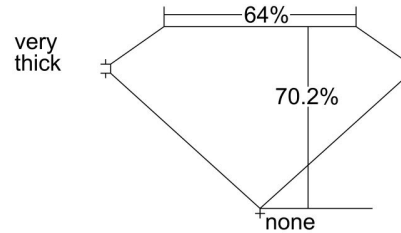

GIA NATURAL DIAMOND GRADING REPORT

February 21, 2022
 GIA Report Number 5423398903
 Shape and Cutting Style Emerald Cut
 Measurements 7.30 x 4.47 x 3.14 mm

GRADING RESULTS

Carat Weight 1.03 carat
 Color Grade G
 Clarity Grade VS1

ADDITIONAL GRADING INFORMATION

Polish Very Good
 Symmetry Very Good
 Fluorescence None
 Inscription(s): GIA 5423398903

Comments: Clouds, internal graining and surface graining are not shown

PROPORTIONS

Profile not to actual proportions

CLARITY CHARACTERISTICS

KEY TO SYMBOLS*

- Feather
- Pinpoint

* Red symbols denote internal characteristics (inclusions). Green or black symbols denote external characteristics (blemishes). Diagram is an approximate representation of the diamond, and symbols shown indicate type, position, and approximate size of clarity characteristics. All clarity characteristics may not be shown. Details of finish are not shown.