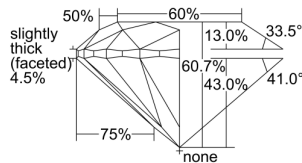

GIA®

FACSIMILE

GIA REPORT

1458164081

Verify this report at GIA.edu

GIA NATURAL DIAMOND DOSSIER®

November 09, 2022
GIA Report Number **1458164081**
Shape and Cutting Style ..... **Round Brilliant**
Measurements ..... **6.18 - 6.22 x 3.76 mm**

GRADING RESULTS

Carat Weight ..... **0.90 carat**
Color Grade ..... **I**
Clarity Grade **S11**
Cut Grade ..... **Excellent**

ADDITIONAL GRADING INFORMATION

Polish ..... **Excellent**
Symmetry ..... **Excellent**
Fluorescence ..... **None**
Clarity Characteristics ..... **Feather**
Inscription(s): GIA 1458164081

PROPORTIONS

Profile to actual proportions

GRADING SCALES

GIA COLOR SCALE	GIA CLARITY SCALE	GIA CUT SCALE	
D	FLAWLESS	EXCELLENT	
E	INTERNALLY FLAWLESS		
F		VVS₁	VERY GOOD
G	VVS₂		
H	VS₁	GOOD	
I	VS₂		
J	S1₁	FAIR	
K	S1₂		
L	I₁	POOR	
M	I₂		
N	I₃		
O			
P			
Q			
R			
S			
T			
U			
V			
W			
X			
Y			
Z