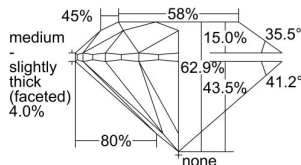

GIA®

FACSIMILE

GIA REPORT 2446970416

Verify this report at GIA.edu

GIA NATURAL DIAMOND DOSSIER®

October 21, 2022
GIA Report Number **2446970416**
Shape and Cutting Style ..... **Round Brilliant**
Measurements ..... **5.88 - 5.92 x 3.71 mm**

GRADING RESULTS

Carat Weight ..... **0.80 carat**
Color Grade ..... **D**
Clarity Grade **S12**
Cut Grade ..... **Excellent**

ADDITIONAL GRADING INFORMATION

Polish ..... **Excellent**
Symmetry ..... **Excellent**
Fluorescence ..... **Faint**
Clarity Characteristics ..... **Crystal, Cloud**
Inscription(s): **GIA 2446970416**

PROPORTIONS

Profile to actual proportions

GRADING SCALES

GIA COLOR SCALE

COLORLESS	D
	E
	F
	G
	H
	I
	J
NEAR COLORLESS	K
	L
FAIN	M
	N
	O
	P
VERY LIGHT	R
	S
	T
	U
	V
	W
	X
	Y
LIGHT	Z

GIA CLARITY SCALE

FLAWLESS	VERY VERY SLIGHTLY INCLUDED	VVS₁	VVS₂	VS₁	VS₂	S1₁	S1₂	I₁	I₂	I₃	
											VERY SLIGHTLY INCLUDED
INTERNALLY FLAWLESS											

GIA CUT SCALE

EXCELLENT
VERY GOOD
GOOD
FAIR
POOR