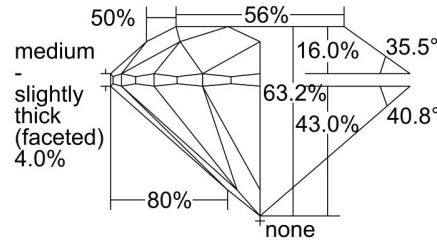

GIA NATURAL DIAMOND GRADING REPORT

June 13, 2022
 GIA Report Number 6435686564
 Shape and Cutting Style Round Brilliant
 Measurements 6.29 - 6.38 x 4.00 mm

GRADING RESULTS

Carat Weight 1.00 carat
 Color Grade D
 Clarity Grade VVS2
 Cut Grade Excellent

ADDITIONAL GRADING INFORMATION

Polish Excellent
 Symmetry Very Good
 Fluorescence Strong Blue
 Inscription(s): GIA 6435686564

PROPORTIONS

Profile to actual proportions

CLARITY CHARACTERISTICS

KEY TO SYMBOLS*

- Indented Natural
- Pinpoint
- Natural

* Red symbols denote internal characteristics (inclusions). Green or black symbols denote external characteristics (blemishes). Diagram is an approximate representation of the diamond, and symbols shown indicate type, position, and approximate size of clarity characteristics. All clarity characteristics may not be shown. Details of finish are not shown.