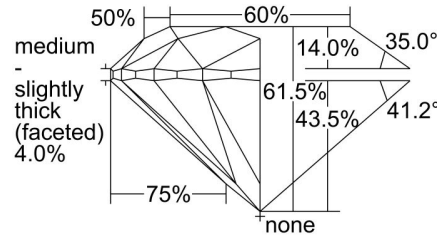

GIA NATURAL DIAMOND GRADING REPORT

 August 29, 2022
 GIA Report Number **7443489466**
 Shape and Cutting Style **Round Brilliant**
 Measurements **7.30 - 7.35 x 4.51 mm**
GRADING RESULTS

 Carat Weight **1.50 carat**
 Color Grade **L**
 Clarity Grade **S11**
 Cut Grade **Excellent**
ADDITIONAL GRADING INFORMATION

 Polish **Excellent**
 Symmetry **Excellent**
 Fluorescence **None**
 Inscription(s): **GIA 7443489466**
Comments: Additional clouds, pinpoints and surface graining are not shown.

PROPORTIONS

Profile to actual proportions

CLARITY CHARACTERISTICS

KEY TO SYMBOLS*

-  Feather
-  Cloud
-  Needle

* Red symbols denote internal characteristics (inclusions). Green or black symbols denote external characteristics (blemishes). Diagram is an approximate representation of the diamond, and symbols shown indicate type, position, and approximate size of clarity characteristics. All clarity characteristics may not be shown. Details of finish are not shown.