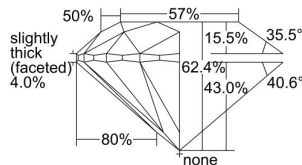

GIA®

FACSIMILE

GIA REPORT 7458511530

Verify this report at GIA.edu

GIA NATURAL DIAMOND DOSSIER®

December 30, 2022
GIA Report Number 7458511530
Shape and Cutting Style ..... Round Brilliant
Measurements ..... 5.19 - 5.21 x 3.25 mm

GRADING RESULTS

Carat Weight ..... 0.54 carat
Color Grade ..... H
Clarity Grade VS2
Cut Grade ..... Excellent

ADDITIONAL GRADING INFORMATION

Polish ..... Excellent
Symmetry ..... Excellent
Fluorescence ..... Faint
Clarity Characteristics ..... Cloud, Crystal
Inscription(s): GIA 7458511530

PROPORTIONS

GRADING SCALES

GIA COLOR SCALE	GIA CLARITY SCALE	GIA CUT SCALE	
D	FLAWLESS	EXCELLENT	
E	INTERNALLY FLAWLESS		
F		VVS₁	VERY GOOD
G	VVS₂		
H	VS₁	GOOD	
I	VS₂		
J	SI₁	FAIR	
K	SI₂		
L	I₁	POOR	
M	I₂		
N	I₃		
O			
P			
Q			
R			
S			
T			
U			
V			
W			
X			
Y			
Z