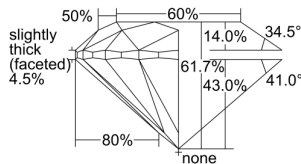

GIA®

FACSIMILE

GIA REPORT 6455662375

Verify this report at GIA.edu

GIA NATURAL DIAMOND DOSSIER®

January 23, 2023
GIA Report Number **6455662375**
Shape and Cutting Style ..... **Round Brilliant**
Measurements ..... **5.89 - 5.94 x 3.65 mm**

GRADING RESULTS

Carat Weight ..... **0.80 carat**
Color Grade ..... **H**
Clarity Grade **S11**
Cut Grade ..... **Excellent**

ADDITIONAL GRADING INFORMATION

Polish ..... **Excellent**
Symmetry ..... **Very Good**
Fluorescence ..... **None**
Clarity Characteristics ..... **Crystal, Cloud, Feather**
Inscription(s): **GIA 6455662375**

PROPORTIONS

Profile to actual proportions