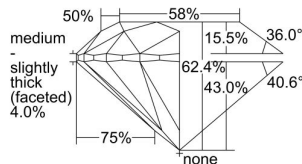

GIA®

FACSIMILE

GIA REPORT 1455015124

Verify this report at GIA.edu

GIA NATURAL DIAMOND DOSSIER®

October 27, 2022
GIA Report Number 1455015124
Shape and Cutting Style ..... Round Brilliant
Measurements ..... 6.08 - 6.15 x 3.82 mm

GRADING RESULTS

Carat Weight ..... 0.90 carat
Color Grade I
Clarity Grade S11
Cut Grade ..... Excellent

ADDITIONAL GRADING INFORMATION

Polish ..... Excellent
Symmetry ..... Very Good
Fluorescence ..... None
Clarity Characteristics ..... Crystal
Inscription(s): GIA 1455015124

PROPORTIONS

Profile to actual proportions

GRADING SCALES

GIA COLOR SCALE

COLORLESS	D
	E
	F
	G
	H
	I
	J
NEAR COLORLESS	K
	L
Faint	M
	N
	O
	P
Very Light	Q
	R
	S
	T
	U
	V
Light	W
	X
	Y
	Z

GIA CLARITY SCALE

FLAWLESS	VERY VERY SLIGHTLY INCLUDED	VVS₁	
			VVS₂
INTERNALLY FLAWLESS	VERY SLIGHTLY INCLUDED	VS₁	
		VS₂	
SLIGHTLY INCLUDED	INCLUDED	SI₁	
		SI₂	
POOR		I₁	
		I₂	
		I₃	

GIA CUT SCALE

EXCELLENT
VERY GOOD
GOOD
FAIR
POOR