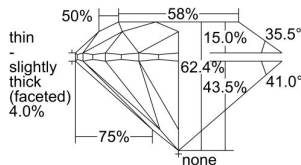

GIA®

FACSIMILE

GIA REPORT

5443465907

Verify this report at GIA.edu

GIA NATURAL DIAMOND DOSSIER®

August 24, 2022
GIA Report Number **5443465907**
Shape and Cutting Style ..... **Round Brilliant**
Measurements ..... **5.04 - 5.07 x 3.15 mm**

GRADING RESULTS

Carat Weight ..... **0.50 carat**
Color Grade ..... **I**
Clarity Grade **S11**
Cut Grade ..... **Excellent**

ADDITIONAL GRADING INFORMATION

Polish ..... **Excellent**
Symmetry ..... **Excellent**
Fluorescence ..... **Faint**
Clarity Characteristics ..... **Feather, Cloud**
Inscription(s): **GIA 5443465907**

PROPORTIONS

Profile to actual proportions

GRADING SCALES

GIA COLOR SCALE	GIA CLARITY SCALE	GIA CUT SCALE	
D	FLAWLESS	EXCELLENT	
E	INTERNALLY FLAWLESS		
F		VVS₁	VERY GOOD
G	VVS₂		
H	VS₁	GOOD	
I	VS₂		
J	S1₁	FAIR	
K	S1₂		
L	I₁	POOR	
M	I₂		
N	I₃		
O			
P			
Q			
R			
S			
T			
U			
V			
W			
X			
Y			
Z