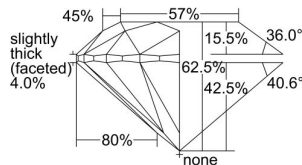

GIA®

FACSIMILE

GIA REPORT 7446278007

Verify this report at GIA.edu

GIA NATURAL DIAMOND DOSSIER®

August 04, 2022
GIA Report Number **7446278007**
Shape and Cutting Style ..... **Round Brilliant**
Measurements ..... **5.05 - 5.09 x 3.17 mm**

GRADING RESULTS

Carat Weight ..... **0.51 carat**
Color Grade ..... **G**
Clarity Grade **S11**
Cut Grade ..... **Excellent**

ADDITIONAL GRADING INFORMATION

Polish ..... **Excellent**
Symmetry ..... **Excellent**
Fluorescence ..... **None**
Clarity Characteristics..... **Cloud, Crystal**
Inscription(s): **GIA 7446278007**

PROPORTIONS

GRADING SCALES

GIA COLOR SCALE

COLORED	D
	E
	F
	G
	H
	I
	J
NEAR COLORLESS	K
	L
	M
	N
	O
	P
	Q
	R
	S
	T
	U
	V
	W
	X
	Y
	Z

GIA CLARITY SCALE

FLAWLESS	INTERNAL FLAWLESS	
		FLAWLESS
VERY VERY SLIGHTLY INCLUDED	VVS₁	
	VVS₂	
VERY SLIGHTLY INCLUDED	VS₁	
	VS₂	
SLIGHTLY INCLUDED	SI₁	
	SI₂	
INCLUDED	I₁	
	I₂	
	I₃	

GIA CUT SCALE

EXCELLENT
VERY GOOD
GOOD
FAIR
POOR