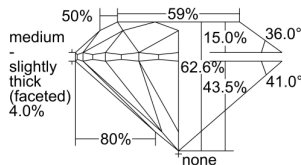

GIA®

FACSIMILE

GIA REPORT 6442954824

Verify this report at GIA.edu

GIA NATURAL DIAMOND DOSSIER®

October 12, 2022
GIA Report Number **6442954824**
Shape and Cutting Style ..... **Round Brilliant**
Measurements ..... **5.59 - 5.64 x 3.52 mm**

GRADING RESULTS

Carat Weight ..... **0.70 carat**
Color Grade ..... **I**
Clarity Grade **S11**
Cut Grade ..... **Excellent**

ADDITIONAL GRADING INFORMATION

Polish ..... **Excellent**
Symmetry ..... **Excellent**
Fluorescence ..... **None**
Clarity Characteristics..... **Crystal, Cloud**
Inscription(s): **GIA 6442954824**

PROPORTIONS

Profile to actual proportions

GRADING SCALES

GIA COLOR SCALE	GIA CLARITY SCALE	GIA CUT SCALE	
D	FLAWLESS	EXCELLENT	
E	INTERNALLY FLAWLESS		
F		VVS₁	VERY GOOD
G	VVS₂		
H	VS₁	GOOD	
I	VS₂		
J	S1₁	FAIR	
K	S1₂		
L	I₁	POOR	
M	I₂		
N	I₃		
O			
P			
Q			
R			
S			
T			
U			
V			
W			
X			
Y			
Z