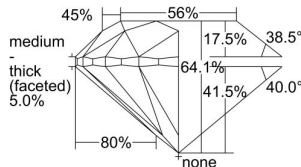

GIA®

FACSIMILE

GIA REPORT 2427268978

Verify this report at GIA.edu

GIA NATURAL DIAMOND DOSSIER®

February 09, 2022
GIA Report Number 2427268978
Shape and Cutting Style ..... Round Brilliant
Measurements ..... 4.95 - 4.98 x 3.18 mm

GRADING RESULTS

Carat Weight ..... 0.50 carat
Color Grade ..... E
Clarity Grade VS1
Cut Grade ..... Very Good

ADDITIONAL GRADING INFORMATION

Polish ..... Excellent
Symmetry ..... Excellent
Fluorescence ..... Medium Blue
Clarity Characteristics..... Crystal, Cloud, Pinpoint
Inscription(s): GIA 2427268978

PROPORTIONS

Profile to actual proportions

GRADING SCALES

GIA COLOR SCALE

COLORLESS	D
	E
	F
	G
	H
	I
	J
NEAR COLORLESS	K
	L
Faint	M
	N
	O
	P
	R
	S
	T
	U
	V
	W
	X
	Y
Light	Z

GIA CLARITY SCALE

FLAWLESS	VERY VERY SLIGHTLY INCLUDED	VVS₁	VVS₂	VS₁	VS₂	SI₁	SI₂	I₁	I₂	I₃	
											VERY SLIGHTLY INCLUDED
INTERNALLY FLAWLESS											

GIA CUT SCALE

EXCELLENT
VERY GOOD
GOOD
FAIR
POOR