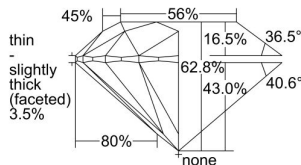

GIA®

FACSIMILE

GIA REPORT 1449346922

Verify this report at GIA.edu

GIA NATURAL DIAMOND DOSSIER®

August 12, 2022
GIA Report Number 1449346922
Shape and Cutting Style ..... Round Brilliant
Measurements ..... 5.99 - 6.03 x 3.78 mm

GRADING RESULTS

Carat Weight ..... 0.84 carat
Color Grade ..... D
Clarity Grade SI2
Cut Grade ..... Excellent

ADDITIONAL GRADING INFORMATION

Polish ..... Excellent
Symmetry ..... Excellent
Fluorescence ..... Medium Blue
Clarity Characteristics ..... Cloud, Crystal
Inscription(s): GIA 1449346922

PROPORTIONS

Profile to actual proportions

GRADING SCALES

GIA COLOR SCALE	GIA CLARITY SCALE	GIA CUT SCALE	
D	FLAWLESS	EXCELLENT	
E	INTERNALLY FLAWLESS		
F		VVS₁	VERY GOOD
G	VVS₂		
H	VS₁	GOOD	
I	VS₂		
J	SI₁	FAIR	
K	SI₂		
L	I₁	POOR	
M	I₂		
N	I₃		
O			
P			
Q			
R			
S			
T			
U			
V			
W			
X			
Y			
Z