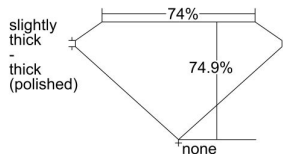

GIA®

FACSIMILE

GIA REPORT 6452220994

Verify this report at GIA.edu

GIA NATURAL DIAMOND DOSSIER®

November 21, 2022
GIA Report Number 6452220994
Shape and Cutting Style ..... Square Modified Brilliant
Measurements ..... 4.37 x 4.26 x 3.19 mm

GRADING RESULTS

Carat Weight ..... 0.51 carat
Color Grade ..... D
Clarity Grade SI1

ADDITIONAL GRADING INFORMATION

Polish ..... Excellent
Symmetry ..... Very Good
Fluorescence ..... Faint
Clarity Characteristics ..... Crystal
Inscription(s): GIA 6452220994

PROPORTIONS

Profile not to actual proportions

GRADING SCALES

GIA COLOR SCALE		GIA CLARITY SCALE			
COLORLESS	D	VERY VERY SLIGHTLY INCLUDED	FLAWLESS		
	E		INTERNALLY FLAWLESS		
	F	VERY SLIGHTLY INCLUDED	VVS₁		
	G		VVS₂		
	H		VS₁		
	NEAR COLORLESS	I	SLIGHTLY INCLUDED	VS₂	
		J		SI₁	
		FAINT	K	INCLUDED	SI₂
			L		I₁
			M		I₂
VERT LIGHT	N	LIGHT	I₃		
	O				
	P				
	Q				
	R