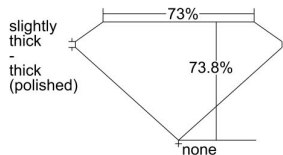

GIA®

FACSIMILE

GIA REPORT 1445377341

Verify this report at GIA.edu

GIA NATURAL DIAMOND DOSSIER®

August 16, 2022
GIA Report Number 1445377341
Shape and Cutting Style ..... Square Modified Brilliant
Measurements ..... 4.72 x 4.60 x 3.39 mm

GRADING RESULTS

Carat Weight ..... 0.61 carat
Color Grade ..... F
Clarity Grade SI1

ADDITIONAL GRADING INFORMATION

Polish ..... Excellent
Symmetry ..... Excellent
Fluorescence ..... None
Clarity Characteristics ..... Crystal, Cloud
Inscription(s): GIA 1445377341

PROPORTIONS

Profile not to actual proportions

GRADING SCALES

GIA COLOR SCALE		GIA CLARITY SCALE			
COLORLESS	D	VERY VERY SLIGHTLY INCLUDED	FLAWLESS		
	E		INTERNALLY FLAWLESS		
	F		VVS₁		
	G		VVS₂		
	NEAR COLORLESS	H	VERY SLIGHTLY INCLUDED	VS₁	
		I		VS₂	
		FAINT	J	SLIGHTLY INCLUDED	SI₁
			K		SI₂
	L		I₁		
	VERT LIGHT		M	INCLUDED	I₂
N			I₃		
O					
P					
LIGHT	Q				
	R				
	S				
	T				
	U				
	V				
W					
X					
Y					
Z