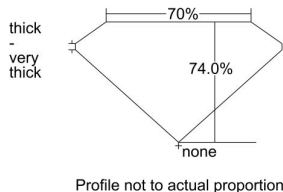

GIA®

FACSIMILE

GIA REPORT 1425627856

Verify this report at GIA.edu

GIA NATURAL DIAMOND DOSSIER®

April 01, 2022
GIA Report Number 1425627856
Shape and Cutting Style ..... Square Modified Brilliant
Measurements ..... 5.32 x 5.14 x 3.81 mm

GRADING RESULTS

Carat Weight ..... 0.90 carat
Color Grade ..... J
Clarity Grade S11

ADDITIONAL GRADING INFORMATION

Polish ..... Excellent
Symmetry ..... Excellent
Fluorescence ..... Faint
Clarity Characteristics ..... Crystal
Inscription(s): GIA 1425627856

PROPORTIONS

GRADING SCALES

GIA COLOR SCALE		GIA CLARITY SCALE			
COLORLESS	D	VERY VERY SLIGHTLY INCLUDED	FLAWLESS		
	E		INTERNALLY FLAWLESS		
	F	VERY SLIGHTLY INCLUDED	VVS₁		
	G		VVS₂		
	H		VS₁		
	NEAR COLORLESS	I	SLIGHTLY INCLUDED	VS₂	
		J		S1₁	
		FAINT	K	INCLUDED	S1₂
			L		I₁
			M		I₂
VERT LIGHT	N		LIGHT	I₃	
	O				
	P				
	Q				
	R				
LIGHT	S				
	T				
	U				
	V				
	W				
X					
Y					
Z