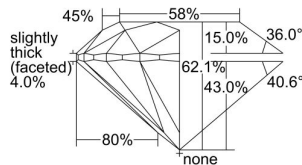

GIA®

FACSIMILE

GIA REPORT 1408658661

Verify this report at GIA.edu

GIA NATURAL DIAMOND DOSSIER®

October 08, 2021
GIA Report Number 1408658661
Shape and Cutting Style ..... Round Brilliant
Measurements ..... 4.43 - 4.46 x 2.76 mm

GRADING RESULTS

Carat Weight ..... 0.34 carat
Color Grade ..... F
Clarity Grade VS2
Cut Grade ..... Excellent

ADDITIONAL GRADING INFORMATION

Polish ..... Excellent
Symmetry ..... Excellent
Fluorescence ..... Faint
Clarity Characteristics..... Crystal, Needle
Inscription(s): GIA 1408658661

PROPORTIONS

Profile to actual proportions