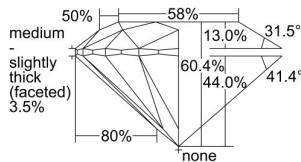

GIA®

FACSIMILE

GIA REPORT 5396835998

Verify this report at GIA.edu

GIA NATURAL DIAMOND DOSSIER®

August 09, 2021
GIA Report Number 5396835998
Shape and Cutting Style ..... Round Brilliant
Measurements ..... 4.43 - 4.46 x 2.68 mm

GRADING RESULTS

Carat Weight ..... 0.32 carat
Color Grade ..... E
Clarity Grade VS2
Cut Grade ..... Excellent

ADDITIONAL GRADING INFORMATION

Polish ..... Excellent
Symmetry ..... Excellent
Fluorescence ..... Faint
Clarity Characteristics ..... Crystal
Inscription(s): GIA 5396835998

PROPORTIONS

Profile to actual proportions

GRADING SCALES

GIA COLOR SCALE	GIA CLARITY SCALE	GIA CUT SCALE	
D	FLAWLESS	EXCELLENT	
E	INTERNALLY FLAWLESS		
F		VVS₁	VERY GOOD
G	VVS₂		
H	VS₁	GOOD	
I	VS₂		
J	SI₁	FAIR	
K	SI₂		
L	I₁	POOR	
M	I₂		
N	I₃		
O			
P			
Q			
R			
S			
T			
U			
V			
W			
X			
Y			
Z