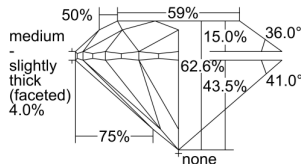

GIA®

FACSIMILE

GIA REPORT 5396957432

Verify this report at GIA.edu

GIA NATURAL DIAMOND DOSSIER®

August 17, 2021
GIA Report Number 5396957432
Shape and Cutting Style ..... Round Brilliant
Measurements ..... 5.31 - 5.35 x 3.34 mm

GRADING RESULTS

Carat Weight ..... 0.59 carat
Color Grade ..... H
Clarity Grade S11
Cut Grade ..... Excellent

ADDITIONAL GRADING INFORMATION

Polish ..... Excellent
Symmetry ..... Excellent
Fluorescence ..... None
Clarity Characteristics ..... Cloud
Inscription(s): GIA 5396957432

PROPORTIONS

Profile to actual proportions

GRADING SCALES

GIA COLOR SCALE	GIA CLARITY SCALE	GIA CUT SCALE	
D	FLAWLESS	EXCELLENT	
E	INTERNALLY FLAWLESS		
F		VVS₁	VERY GOOD
G	VVS₂		
H	VS₁	GOOD	
I	VS₂		
J	S1₁	FAIR	
K	S1₂		
L	I₁	POOR	
M	I₂		
N	I₃		
O			
P			
Q			
R			
S			
T			
U			
V			
W			
X			
Y			
Z