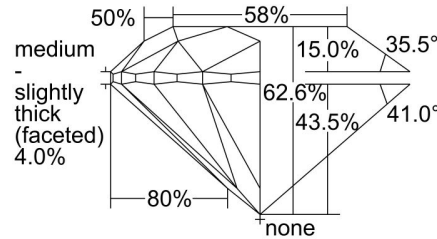

GIA REPORT
1395743285

Verify this report at GIA.edu

FACSIMILE

This is a digital representation of the original GIA Report. This representation might not be accepted in lieu of the original GIA Report in certain circumstances. The original GIA Report includes certain security features which are not reproducible on this facsimile.

GIA NATURAL DIAMOND GRADING REPORT

August 03, 2021
GIA Report Number 1395743285
Shape and Cutting Style ..... Round Brilliant
Measurements ..... 6.91 - 6.97 x 4.35 mm

GRADING RESULTS

Carat Weight ..... 1.31 carat
Color Grade ..... D
Clarity Grade ..... Internally Flawless
Cut Grade ..... Excellent

ADDITIONAL GRADING INFORMATION

Polish ..... Excellent
Symmetry ..... Excellent
Fluorescence ..... Medium Blue
Inscription(s): GIA 1395743285
Comments: Minor details of polish are not shown.

PROPORTIONS

Profile to actual proportions