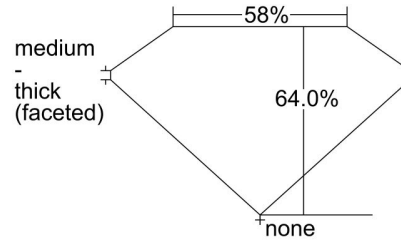

GIA NATURAL DIAMOND GRADING REPORT

January 12, 2023  
 GIA Report Number ..... 6451572840  
 Shape and Cutting Style ..... Oval Brilliant  
 Measurements ..... 8.70 x 6.38 x 4.08 mm

GRADING RESULTS

Carat Weight ..... 1.50 carat  
 Color Grade ..... I  
 Clarity Grade ..... SI1

PROPORTIONS

Profile not to actual proportions

CLARITY CHARACTERISTICS

KEY TO SYMBOLS\*

-  Feather
-  Pinpoint
-  Crystal
-  Natural
-  Knot
-  Indented Natural

\* Red symbols denote internal characteristics (inclusions). Green or black symbols denote external characteristics (blemishes). Diagram is an approximate representation of the diamond, and symbols shown indicate type, position, and approximate size of clarity characteristics. All clarity characteristics may not be shown. Details of finish are not shown.