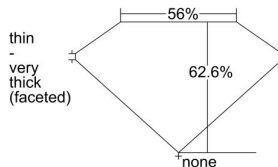

GIA®

FACSIMILE

GIA REPORT 6441518641

Verify this report at GIA.edu

GIA NATURAL DIAMOND DOSSIER®

August 29, 2022
GIA Report Number **6441518641**
Shape and Cutting Style ..... **Oval Brilliant**
Measurements ..... **6.38 x 4.40 x 2.75 mm**

GRADING RESULTS

Carat Weight ..... **0.50 carat**
Color Grade ..... **H**
Clarity Grade **VS2**

ADDITIONAL GRADING INFORMATION

Polish ..... **Excellent**
Symmetry ..... **Very Good**
Fluorescence ..... **Medium Blue**
Clarity Characteristics ..... **Feather**
Inscription(s): **GIA 6441518641**

PROPORTIONS

Profile not to actual proportions

GRADING SCALES

GIA COLOR SCALE		GIA CLARITY SCALE			
COLORLESS	D	VERY VERY SLIGHTLY INCLUDED	FLAWLESS		
	E		INTERNALLY FLAWLESS		
	F	VERY SLIGHTLY INCLUDED	VVS₁		
	G		VVS₂		
	H		VS₁		
	NEAR COLORLESS	I	SLIGHTLY INCLUDED	VS₂	
		J		SI₁	
		FAINT	K	INCLUDED	SI₂
			L		I₁
			M		I₂
N			I₃		
VERT LIGHT	O	LIGHT			
	P				
	Q				
	R				
	S				
	T				
LIGHT	U				
	V				
	W				
	X				
Y					
Z