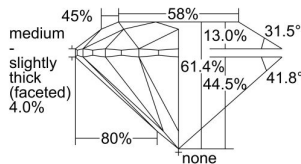

GIA®

FACSIMILE

GIA REPORT 6411387524

Verify this report at GIA.edu

GIA NATURAL DIAMOND DOSSIER®

November 23, 2021
GIA Report Number 6411387524
Shape and Cutting Style ..... Round Brilliant
Measurements ..... 5.11 - 5.12 x 3.14 mm

GRADING RESULTS

Carat Weight ..... 0.50 carat
Color Grade ..... F
Clarity Grade VS1
Cut Grade ..... Excellent

ADDITIONAL GRADING INFORMATION

Polish ..... Excellent
Symmetry ..... Excellent
Fluorescence ..... Faint
Clarity Characteristics..... Crystal, Feather, Needle, Pinpoint
Inspection(s): GIA 6411387524

PROPORTIONS

Profile to actual proportions