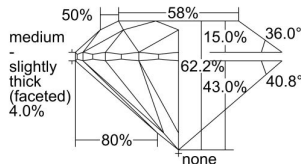

GIA®

FACSIMILE

GIA REPORT 6422524709

Verify this report at GIA.edu

GIA NATURAL DIAMOND DOSSIER®

March 01, 2022
GIA Report Number **6422524709**
Shape and Cutting Style ..... **Round Brilliant**
Measurements ..... **5.15 - 5.17 x 3.21 mm**

GRADING RESULTS

Carat Weight ..... **0.53 carat**
Color Grade ..... **F**
Clarity Grade **S12**
Cut Grade ..... **Excellent**

ADDITIONAL GRADING INFORMATION

Polish ..... **Excellent**
Symmetry ..... **Excellent**
Fluorescence ..... **None**
Clarity Characteristics ..... **Cloud**
Inscription(s): **GIA 6422524709**

PROPORTIONS

Profile to actual proportions

GRADING SCALES

GIA COLOR SCALE	GIA CLARITY SCALE	GIA CUT SCALE	
D	FLAWLESS	EXCELLENT	
E	INTERNALLY FLAWLESS		
F		VVS₁	VERY GOOD
G	VVS₂		
H	VS₁	GOOD	
I	VS₂		
J	S1₁	FAIR	
K	S1₂		
L	I₁	POOR	
M	I₂		
N	I₃		
O			
P			
Q			
R			
S			
T			
U			
V			
W			
X			
Y			
Z