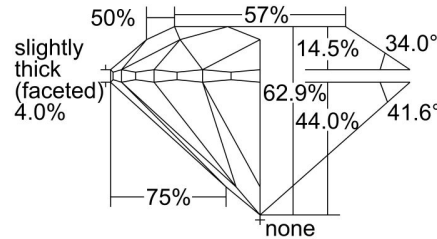

GIA NATURAL DIAMOND GRADING REPORT

December 28, 2022
 GIA Report Number 2225767608
 Shape and Cutting Style Round Brilliant
 Measurements 7.34 - 7.38 x 4.63 mm

GRADING RESULTS

Carat Weight 1.54 carat
 Color Grade I
 Clarity Grade SI1
 Cut Grade Excellent

ADDITIONAL GRADING INFORMATION

Polish Excellent
 Symmetry Excellent
 Fluorescence Strong Blue

Inscription(s): GIA 2225767608

Comments: Clouds are not shown. Pinpoints are not shown.

PROPORTIONS

Profile to actual proportions

CLARITY CHARACTERISTICS

KEY TO SYMBOLS*

- Crystal
- ∖ Needle

* Red symbols denote internal characteristics (inclusions). Green or black symbols denote external characteristics (blemishes). Diagram is an approximate representation of the diamond, and symbols shown indicate type, position, and approximate size of clarity characteristics. All clarity characteristics may not be shown. Details of finish are not shown.