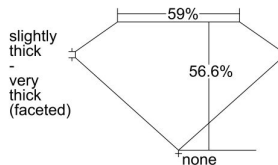

GIA®

FACSIMILE

GIA REPORT 6392356804

Verify this report at GIA.edu

GIA NATURAL DIAMOND DOSSIER®

August 09, 2021
GIA Report Number 6392356804
Shape and Cutting Style ..... Heart Brilliant
Measurements ..... 4.95 x 5.42 x 3.07 mm

GRADING RESULTS

Carat Weight ..... 0.50 carat
Color Grade ..... F
Clarity Grade SI2

ADDITIONAL GRADING INFORMATION

Polish ..... Excellent
Symmetry ..... Good
Fluorescence ..... Faint
Clarity Characteristics..... Twinning Wisp, Feather, Cavity
Inscription(s): GIA 6392356804

PROPORTIONS

Profile not to actual proportions

GRADING SCALES

GIA COLOR SCALE		GIA CLARITY SCALE		
COLORLESS	D	VERY VERY SLIGHTLY INCLUDED	FLAWLESS	
	E		INTERNALLY FLAWLESS	
	F		VVS₁	
	G		VVS₂	
	NEAR COLORLESS	H	VERY SLIGHTLY INCLUDED	VS₁
		I		VS₂
		J	SLIGHTLY INCLUDED	SI₁
		K		SI₂
	L	I₁		
	FAINT	M	INCLUDED	I₂
N		I₃		
O				
LIGHT		P		
		Q		
		R		
	S			
	T			
	U			
	V			
	W			
	X			
	Y			
	Z