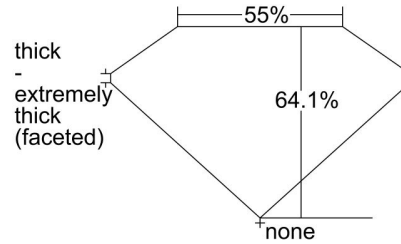

GIA NATURAL DIAMOND GRADING REPORT

 April 09, 2022
 GIA Report Number 2427953669
 Shape and Cutting Style Oval Brilliant
 Measurements 10.50 x 7.93 x 5.08 mm

GRADING RESULTS

 Carat Weight 3.00 carat
 Color Grade G
 Clarity Grade VS2

ADDITIONAL GRADING INFORMATION

 Polish Excellent
 Symmetry Excellent
 Fluorescence None
 Inscription(s): GIA 2427953669

Comments: Additional clouds are not shown. Pinpoints are not shown.

PROPORTIONS

Profile not to actual proportions

CLARITY CHARACTERISTICS

KEY TO SYMBOLS*

- Feather
- Cloud
- Crystal
- Indented Natural
- Needle
- Natural

* Red symbols denote internal characteristics (inclusions). Green or black symbols denote external characteristics (blemishes). Diagram is an approximate representation of the diamond, and symbols shown indicate type, position, and approximate size of clarity characteristics. All clarity characteristics may not be shown. Details of finish are not shown.