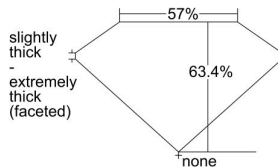

GIA®

FACSIMILE

GIA REPORT

7446238063

Verify this report at GIA.edu

GIA NATURAL DIAMOND DOSSIER®

August 03, 2022
GIA Report Number 7446238063
Shape and Cutting Style ..... Marquise Brilliant
Measurements ..... 7.98 x 4.48 x 2.84 mm

GRADING RESULTS

Carat Weight ..... 0.60 carat
Color Grade ..... F
Clarity Grade SI1

ADDITIONAL GRADING INFORMATION

Polish ..... Excellent
Symmetry ..... Good
Fluorescence ..... Medium Blue
Clarity Characteristics ..... Crystal
Inscription(s): GIA 7446238063

PROPORTIONS

Profile not to actual proportions

GRADING SCALES

GIA COLOR SCALE		GIA CLARITY SCALE			
COLORLESS	D	VERY VERY SLIGHTLY INCLUDED	FLAWLESS		
	E		INTERNALLY FLAWLESS		
	F	VERY SLIGHTLY INCLUDED	VVS₁		
	G		VVS₂		
	H		VS₁		
	NEAR COLORLESS	I	SLIGHTLY INCLUDED	VS₂	
		J		SI₁	
		FAINT	K	INCLUDED	SI₂
			L		I₁
			M		I₂
VERT LIGHT	N	LIGHT	I₃		
	O				
	P				
	Q				
	R