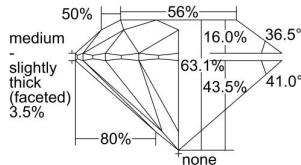

GIA®

FACSIMILE

GIA REPORT 6412339843

Verify this report at GIA.edu

GIA NATURAL DIAMOND DOSSIER®

November 19, 2021
GIA Report Number 6412339843
Shape and Cutting Style ..... Round Brilliant
Measurements ..... 5.34 - 5.39 x 3.39 mm

GRADING RESULTS

Carat Weight ..... 0.60 carat
Color Grade ..... H
Clarity Grade S11
Cut Grade ..... Excellent

ADDITIONAL GRADING INFORMATION

Polish ..... Excellent
Symmetry ..... Excellent
Fluorescence ..... None
Clarity Characteristics ..... Feather, Crystal
Inscription(s): GIA 6412339843

PROPORTIONS

Profile to actual proportions

GRADING SCALES

GIA COLOR SCALE

COLOURESS	D
	E
	F
	G
	H
	I
	J
NEAR COLOURESS	K
	L
Faint	M
	N
	O
	P
	Q
	R
	S
	T
	U
	V
	W
	X
	Y
Light	Z

GIA CLARITY SCALE

VERY VERY SLIGHTLY INCLUDED	FLAWLESS
	INTERNALLY FLAWLESS
VERY SLIGHTLY INCLUDED	VVS₁
	VVS₂
SLIGHTLY INCLUDED	VS₁
	VS₂
INCLUDED	SI₁
	SI₂
	I₁
	I₂
	I₃

GIA CUT SCALE

EXCELLENT
VERY GOOD
GOOD
FAIR
POOR