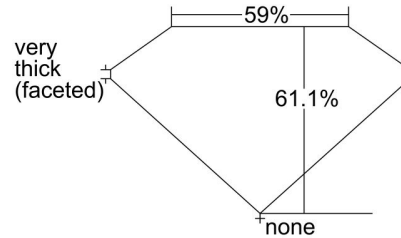

GIA NATURAL DIAMOND GRADING REPORT

October 27, 2021
 GIA Report Number 2221103395
 Shape and Cutting Style Oval Brilliant
 Measurements 7.51 x 5.63 x 3.44 mm

GRADING RESULTS

Carat Weight 1.00 carat
 Color Grade E
 Clarity Grade VS2

ADDITIONAL GRADING INFORMATION

Polish Excellent
 Symmetry Very Good
 Fluorescence Faint
 Inscription(s): GIA 2221103395
Comments: Additional pinpoints are not shown.

PROPORTIONS

Profile not to actual proportions

CLARITY CHARACTERISTICS

KEY TO SYMBOLS*

- Crystal
- Pinpoint
- ▲ Indented Natural

* Red symbols denote internal characteristics (inclusions). Green or black symbols denote external characteristics (blemishes). Diagram is an approximate representation of the diamond, and symbols shown indicate type, position, and approximate size of clarity characteristics. All clarity characteristics may not be shown. Details of finish are not shown.