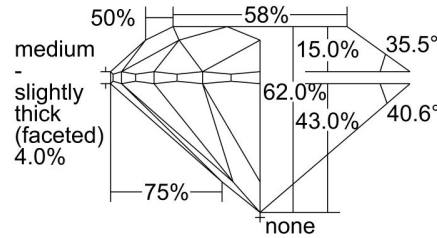

GIA NATURAL DIAMOND GRADING REPORT

September 27, 2022

GIA Report Number ..... 6442796210

Shape and Cutting Style ..... Round Brilliant

Measurements ..... 7.43 - 7.49 x 4.62 mm

GRADING RESULTS

Carat Weight ..... 1.60 carat

**Comments:** Additional twinning wisps, clouds and pinpoints are not shown.

PROPORTIONS

Profile to actual proportions

CLARITY CHARACTERISTICS

KEY TO SYMBOLS\*

-  Twinning Wisp
-  Crystal
-  Feather
-  Needle

\* Red symbols denote internal characteristics (inclusions). Green or black symbols denote external characteristics (blemishes). Diagram is an approximate representation of the diamond, and symbols shown indicate type, position, and approximate size of clarity characteristics. All clarity characteristics may not be shown. Details of finish are not shown.