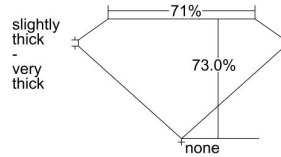

GIA®

FACSIMILE

GIA REPORT 6422903044

Verify this report at GIA.edu

GIA NATURAL DIAMOND DOSSIER®

April 13, 2022
GIA Report Number 6422903044
Shape and Cutting Style ..... Square Modified Brilliant
Measurements ..... 4.91 x 4.85 x 3.54 mm

GRADING RESULTS

Carat Weight ..... 0.72 carat
Color Grade ..... F
Clarity Grade VS2

ADDITIONAL GRADING INFORMATION

Polish ..... Excellent
Symmetry ..... Very Good
Fluorescence ..... None
Clarity Characteristics ..... Crystal, Feather
Inscription(s): GIA 6422903044

PROPORTIONS

Profile not to actual proportions

GRADING SCALES

GIA COLOR SCALE		GIA CLARITY SCALE			
COLORLESS	D	VERY VERY SLIGHTLY INCLUDED	FLAWLESS		
	E		INTERNALLY FLAWLESS		
	F		VS₁		
	NEAR COLORLESS	G	VERY SLIGHTLY INCLUDED	VS₂	
		H		VS₁	
		FANT	I	SLIGHTLY INCLUDED	VS₂
			J		SI₁
	LIGHT	K	INCLUDED	SI₂	
		L		I₁	
		M		I₂	
N		Z	I₃		
O					
P					
Q					
R					
S					
T					
U					
V					
W					
X					
Y					
Z