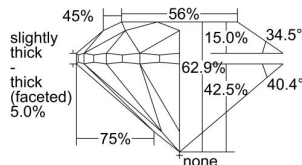

GIA®

FACSIMILE

GIA REPORT 3415056404

Verify this report at GIA.edu

GIA NATURAL DIAMOND DOSSIER®

October 30, 2021
GIA Report Number **3415056404**
Shape and Cutting Style ..... **Round Brilliant**
Measurements ..... **6.06 - 6.11 x 3.83 mm**

GRADING RESULTS

Carat Weight ..... **0.90 carat**
Color Grade ..... **H**
Clarity Grade **S11**
Cut Grade ..... **Very Good**

ADDITIONAL GRADING INFORMATION

Polish ..... **Excellent**
Symmetry ..... **Excellent**
Fluorescence ..... **None**
Clarity Characteristics..... **Crystal, Cloud, Feather**
Inscription(s): **GIA 3415056404**

PROPORTIONS

Profile to actual proportions