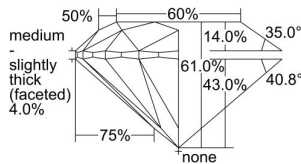

GIA®

FACSIMILE

GIA REPORT 6455023364

Verify this report at GIA.edu

GIA NATURAL DIAMOND DOSSIER®

October 20, 2022
GIA Report Number 6455023364
Shape and Cutting Style ..... Round Brilliant
Measurements ..... 5.69 - 5.73 x 3.48 mm

GRADING RESULTS

Carat Weight ..... 0.70 carat
Color Grade ..... G
Clarity Grade SI2
Cut Grade ..... Excellent

ADDITIONAL GRADING INFORMATION

Polish ..... Excellent
Symmetry ..... Excellent
Fluorescence ..... None
Clarity Characteristics ..... Crystal
Inscription(s): GIA 6455023364

PROPORTIONS

Profile to actual proportions

GRADING SCALES

GIA COLOR SCALE	GIA CLARITY SCALE	GIA CUT SCALE	
D	FLAWLESS	EXCELLENT	
E	INTERNALLY FLAWLESS		
F		VVS₁	VERY GOOD
G	VVS₂		
H	VS₁	GOOD	
I	VS₂		
J	SI₁	FAIR	
K	SI₂		
L	I₁	POOR	
M	I₂		
N	I₃		
O			
P			
Q			
R			
S			
T			
U			
V			
W			
X			
Y			
Z