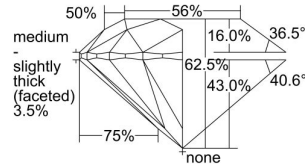

GIA®

FACSIMILE

GIA REPORT 2327918795

Verify this report at GIA.edu

GIA NATURAL DIAMOND DOSSIER®

June 03, 2019
GIA Report Number 2327918795
Shape and Cutting Style ..... Round Brilliant
Measurements ..... 5.15 - 5.18 x 3.23 mm

GRADING RESULTS

Carat Weight ..... 0.53 carat
Color Grade I
Clarity Grade VS1
Cut Grade ..... Excellent

ADDITIONAL GRADING INFORMATION

Polish ..... Excellent
Symmetry ..... Excellent
Fluorescence ..... Strong Blue
Clarity Characteristics ..... Crystal, Pinpoint
Inscription(s): GIA 2327918795

PROPORTIONS

Profile to actual proportions

GRADING SCALES

GIA COLOR SCALE	GIA CLARITY SCALE	GIA CUT SCALE	
D	FLAWLESS	EXCELLENT	
E	INTERNALLY FLAWLESS		
F		VVS₁	VERY GOOD
G	VVS₂		
H	VS₁	GOOD	
I	VS₂		
J	SI₁	FAIR	
K	SI₂		
L	I₁	POOR	
M	I₂		
N	I₃		
O			
P			
Q			
R			
S			
T			
U			
V			
W			
X			
Y			
Z