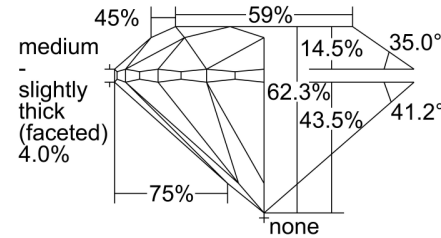

GIA NATURAL DIAMOND GRADING REPORT

December 10, 2021  
 GIA Report Number ..... 5413549836  
 Shape and Cutting Style ..... Round Brilliant  
 Measurements ..... 6.35 - 6.40 x 3.97 mm

GRADING RESULTS

Carat Weight ..... 1.01 carat  
 Color Grade ..... F  
 Clarity Grade ..... SI1  
 Cut Grade ..... Excellent

PROPORTIONS

Profile to actual proportions

CLARITY CHARACTERISTICS

KEY TO SYMBOLS\*

- Crystal
- ~ Feather
- ∖ Needle
- ∩ Indented Natural

\* Red symbols denote internal characteristics (inclusions). Green or black symbols denote external characteristics (blemishes). Diagram is an approximate representation of the diamond, and symbols shown indicate type, position, and approximate size of clarity characteristics. All clarity characteristics may not be shown. Details of finish are not shown.