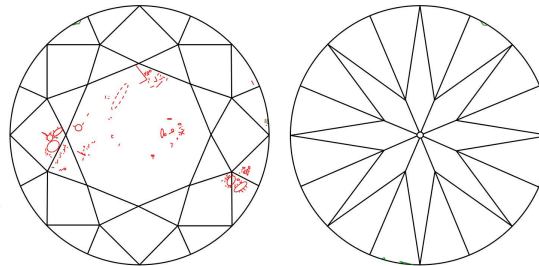

GIA NATURAL DIAMOND GRADING REPORT

February 14, 2022  
 GIA Report Number ..... 3425244427  
 Shape and Cutting Style ..... Round Brilliant  
 Measurements ..... 8.01 - 8.06 x 5.04 mm

GRADING RESULTS

Carat Weight ..... 2.01 carat  
 Color Grade ..... F  
 Clarity Grade ..... SI2  
 Cut Grade ..... Excellent

PROPORTIONS

Profile to actual proportions

CLARITY CHARACTERISTICS

KEY TO SYMBOLS\*

- Crystal
- ◌ Cloud
- ~ Feather
- ∖ Needle
- ◌ Indented Natural
- △ Natural

\* Red symbols denote internal characteristics (inclusions). Green or black symbols denote external characteristics (blemishes). Diagram is an approximate representation of the diamond, and symbols shown indicate type, position, and approximate size of clarity characteristics. All clarity characteristics may not be shown. Details of finish are not shown.