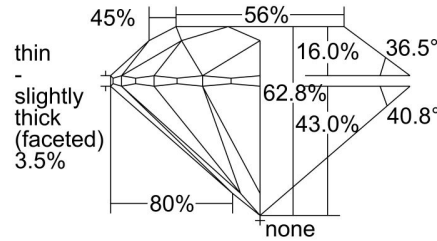

GIA NATURAL DIAMOND GRADING REPORT

February 14, 2022  
 GIA Report Number ..... 3425244427  
 Shape and Cutting Style ..... Round Brilliant  
 Measurements ..... 8.01 - 8.06 x 5.04 mm

GRADING RESULTS

Carat Weight ..... 2.01 carat  
 Color Grade ..... F  
 Clarity Grade ..... SI2  
 Cut Grade ..... Excellent

PROPORTIONS

Profile to actual proportions

CLARITY CHARACTERISTICS

KEY TO SYMBOLS\*

- Crystal
- ◌ Cloud
- ~ Feather
- ∖ Needle
- ◌ Indented Natural
- △ Natural

\* Red symbols denote internal characteristics (inclusions). Green or black symbols denote external characteristics (blemishes). Diagram is an approximate representation of the diamond, and symbols shown indicate type, position, and approximate size of clarity characteristics. All clarity characteristics may not be shown. Details of finish are not shown.