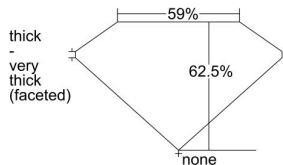

GIA®

FACSIMILE

GIA REPORT 6382813380

Verify this report at GIA.edu

GIA NATURAL DIAMOND DOSSIER®

May 26, 2021
GIA Report Number 6382813380
Shape and Cutting Style ..... Oval Brilliant
Measurements ..... 5.38 x 3.74 x 2.34 mm

GRADING RESULTS

Carat Weight ..... 0.30 carat
Color Grade ..... D
Clarity Grade VS1

ADDITIONAL GRADING INFORMATION

Polish ..... Very Good
Symmetry ..... Good
Fluorescence ..... Faint
Clarity Characteristics..... Crystal, Feather, Cavity, Pinpoint
Inscription(s): GIA 6382813380

PROPORTIONS

Profile not to actual proportions

GRADING SCALES

GIA COLOR SCALE		GIA CLARITY SCALE	
COLORLESS	D	VERY VERY SLIGHTLY INCLUDED	FLAWLESS
	E		INTERNALLY FLAWLESS
	F		VVS₁
	G		VVS₂
	H		VS₁
	I		VS₂
	J		SI₁
	K		SI₂
	L		I₁
	M		I₂
NEAR COLORLESS	N	SLIGHTLY INCLUDED	I₃
	O		
	P		
	Q		
FAINT	R		
	S		
	T		
	U		
VERT LIGHT	V		
	W		
	X		
	Y		
LIGHT	Z