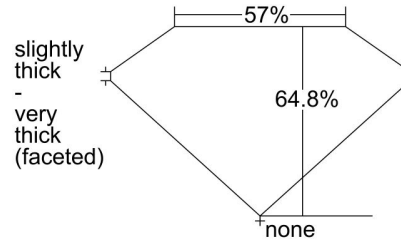

GIA NATURAL DIAMOND GRADING REPORT

July 26, 2022
GIA Report Number 6441163853
Shape and Cutting Style Oval Brilliant
Measurements 7.64 x 5.63 x 3.65 mm

GRADING RESULTS

Carat Weight 1.00 carat
Color Grade E
Clarity Grade SI1

ADDITIONAL GRADING INFORMATION

Polish Excellent
Symmetry Excellent
Fluorescence None
Inscription(s): GIA 6441163853

Comments: Additional clouds are not shown. Pinpoints are not shown.

PROPORTIONS

Profile not to actual proportions

CLARITY CHARACTERISTICS

KEY TO SYMBOLS*

- Crystal
- ⊗ Cloud
- ∖ Needle

* Red symbols denote internal characteristics (inclusions). Green or black symbols denote external characteristics (blemishes). Diagram is an approximate representation of the diamond, and symbols shown indicate type, position, and approximate size of clarity characteristics. All clarity characteristics may not be shown. Details of finish are not shown.