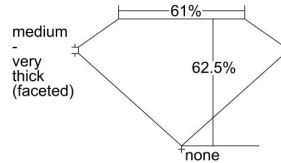

GIA®

FACSIMILE

GIA REPORT 6445708437

Verify this report at GIA.edu

GIA NATURAL DIAMOND DOSSIER®

September 19, 2022
GIA Report Number **6445708437**
Shape and Cutting Style ..... **Pear Brilliant**
Measurements ..... **8.59 x 4.95 x 3.09 mm**

GRADING RESULTS

Carat Weight ..... **0.80 carat**
Color Grade ..... **D**
Clarity Grade **S12**

ADDITIONAL GRADING INFORMATION

Polish ..... **Excellent**
Symmetry ..... **Very Good**
Fluorescence ..... **Medium Blue**
Clarity Characteristics..... **Crystal, Feather**
Inscription(s): **GIA 6445708437**

PROPORTIONS

Profile not to actual proportions

GRADING SCALES

GIA COLOR SCALE		GIA CLARITY SCALE			
COLORLESS	D	VERY VERY SLIGHTLY INCLUDED	FLAWLESS		
	E		INTERNALLY FLAWLESS		
	F	VERY SLIGHTLY INCLUDED	VVS₁		
	G		VVS₂		
	H		VS₁		
	NEAR COLORLESS	I	SLIGHTLY INCLUDED	VS₂	
		J		S1₁	
		FAINT	K	INCLUDED	S1₂
			L		I₁
			M		I₂
VERT LIGHT	N	LIGHT	I₃		
	O				
	P				
	Q				
	R				
	S				
	T