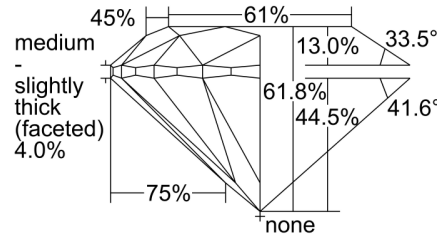

GIA NATURAL DIAMOND GRADING REPORT

October 28, 2021  
 GIA Report Number ..... 1413061460  
 Shape and Cutting Style ..... Round Brilliant  
 Measurements ..... 7.32 - 7.37 x 4.54 mm

GRADING RESULTS

Carat Weight ..... 1.51 carat  
 Color Grade ..... D  
 Clarity Grade ..... VS2  
 Cut Grade ..... Excellent

Profile to actual proportions

CLARITY CHARACTERISTICS

KEY TO SYMBOLS\*

-  Feather
-  Pinpoint
-  Needle
-  Natural

\* Red symbols denote internal characteristics (inclusions). Green or black symbols denote external characteristics (blemishes). Diagram is an approximate representation of the diamond, and symbols shown indicate type, position, and approximate size of clarity characteristics. All clarity characteristics may not be shown. Details of finish are not shown.