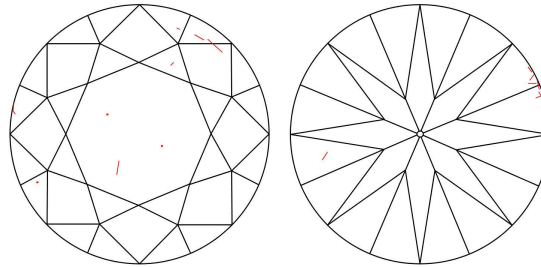

GIA NATURAL DIAMOND GRADING REPORT

October 28, 2021  
 GIA Report Number ..... 1413061460  
 Shape and Cutting Style ..... Round Brilliant  
 Measurements ..... 7.32 - 7.37 x 4.54 mm

GRADING RESULTS

Carat Weight ..... 1.51 carat  
 Color Grade ..... D  
 Clarity Grade ..... VS2  
 Cut Grade ..... Excellent

Profile to actual proportions

CLARITY CHARACTERISTICS

KEY TO SYMBOLS\*

-  Feather
-  Pinpoint
-  Needle
-  Natural

\* Red symbols denote internal characteristics (inclusions). Green or black symbols denote external characteristics (blemishes). Diagram is an approximate representation of the diamond, and symbols shown indicate type, position, and approximate size of clarity characteristics. All clarity characteristics may not be shown. Details of finish are not shown.