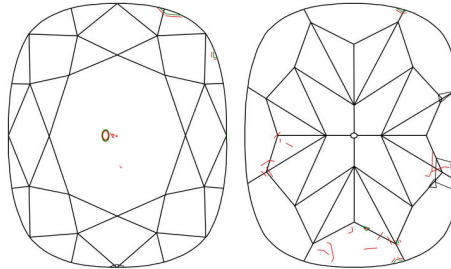

CLARITY CHARACTERISTICS

KEY TO SYMBOLS*

- Feather
- Knot
- Indented Natural
- Cloud
- Cavity
- Needle
- Natural
- Extra Facet

* Red symbols denote internal characteristics (inclusions). Green or black symbols denote external characteristics (blemishes). Diagram is an approximate representation of the diamond, and symbols shown indicate type, position, and approximate size of clarity characteristics. All clarity characteristics may not be shown. Details of finish are not shown.

GRADING SCALES

GIA COLOR SCALE

COLOURLESS	D
	E
	F
NEAR COLOURLESS	G
	H
	I
FAINT	J
	K
	L
VERY LIGHT	M
	N
	O
LIGHT	P
	Q
	R
	S
	T
	U
	V
W	
X	
Y	
Z	

GIA CLARITY SCALE

reportcheck.gia.edu

The results documented in this report refer only to the diamond described, and were obtained using the techniques and equipment used by GIA at the time of examination. This report is not a guarantee or valuation. For additional information and important limitations and disclaimers, please see www.gia.edu/terms or call +1 800 421 7250 or +1 760 603 4500. ©2014 Gemological Institute of America, Inc.

THE SECURITY FEATURES IN THIS DOCUMENT, INCLUDING THE HOLOGRAM, SECURITY SCREEN AND MICROPRINT LINES, IN ADDITION TO THOSE NOT LISTED, EXCEED DOCUMENT SECURITY INDUSTRY GUIDELINES.