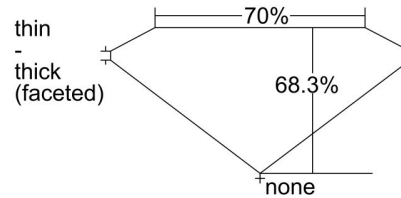

GIA DIAMOND GRADING REPORT

June 22, 2017

GIA Report Number 2185551179

Shape and Cutting Style ..... Cushion Modified Brilliant

Measurements ..... 7.86 x 7.61 x 5.19 mm

GRADING RESULTS

Carat Weight ..... 2.51 carat

Color Grade ..... G

Clarity Grade SI1

ADDITIONAL GRADING INFORMATION

Polish ..... Very Good

Symmetry ..... Good

Fluorescence ..... None

Comments: Additional clouds, pinpoints and an additional extra facet are not shown.

PROPORTIONS

Profile not to actual proportions