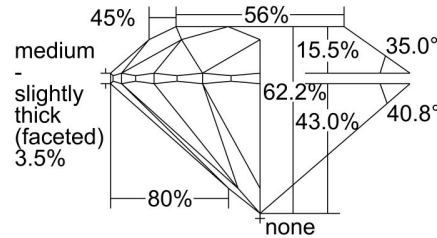

**GIA NATURAL DIAMOND GRADING REPORT**

September 13, 2022

GIA Report Number ..... 1445603116

Shape and Cutting Style ..... Round Brilliant

Measurements ..... 6.36 - 6.42 x 3.98 mm

**GRADING RESULTS**

Carat Weight ..... 1.00 carat

Color Grade ..... F

Clarity Grade ..... I1

Cut Grade ..... Excellent

**ADDITIONAL GRADING INFORMATION**

Polish ..... Excellent

Symmetry ..... Excellent

Fluorescence ..... Medium Blue

Inscription(s): GIA 1445603116

**Comments:** Pinpoints are not shown.

**PROPORTIONS**

Profile to actual proportions

**CLARITY CHARACTERISTICS**

**KEY TO SYMBOLS\***

- Crystal      ▲ Natural
- ~ Feather
- ∖ Needle
- ∩ Indented Natural

\* Red symbols denote internal characteristics (inclusions). Green or black symbols denote external characteristics (blemishes). Diagram is an approximate representation of the diamond, and symbols shown indicate type, position, and approximate size of clarity characteristics. All clarity characteristics may not be shown. Details of finish are not shown.