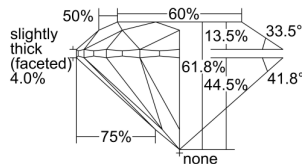

GIA®

FACSIMILE

GIA REPORT

6431499136

Verify this report at GIA.edu

GIA NATURAL DIAMOND DOSSIER®

May 23, 2022
GIA Report Number **6431499136**
Shape and Cutting Style ..... **Round Brilliant**
Measurements ..... **6.17 - 6.22 x 3.83 mm**

GRADING RESULTS

Carat Weight ..... **0.90 carat**
Color Grade ..... **H**
Clarity Grade **S11**
Cut Grade ..... **Excellent**

ADDITIONAL GRADING INFORMATION

Polish ..... **Excellent**
Symmetry ..... **Excellent**
Fluorescence ..... **Faint**
Clarity Characteristics ..... **Crystal**
Inscription(s): GIA 6431499136

PROPORTIONS

Profile to actual proportions