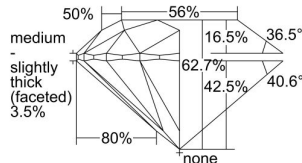

GIA®

FACSIMILE

GIA REPORT

5416364625

Verify this report at GIA.edu

GIA NATURAL DIAMOND DOSSIER®

November 24, 2021
GIA Report Number 5416364625
Shape and Cutting Style ..... Round Brilliant
Measurements ..... 5.04 - 5.08 x 3.17 mm

GRADING RESULTS

Carat Weight ..... 0.50 carat
Color Grade I
Clarity Grade S11
Cut Grade ..... Excellent

ADDITIONAL GRADING INFORMATION

Polish ..... Excellent
Symmetry ..... Excellent
Fluorescence ..... Faint
Clarity Characteristics ..... Crystal
Inscription(s): GIA 5416364625

PROPORTIONS

Profile to actual proportions