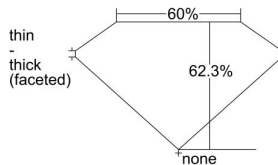

GIA®

FACSIMILE

GIA REPORT 1458037184

Verify this report at GIA.edu

GIA NATURAL DIAMOND DOSSIER®

October 27, 2022
GIA Report Number 1458037184
Shape and Cutting Style ..... Oval Brilliant
Measurements ..... 6.98 x 5.10 x 3.17 mm

GRADING RESULTS

Carat Weight ..... 0.71 carat
Color Grade ..... E
Clarity Grade SI1

ADDITIONAL GRADING INFORMATION

Polish ..... Very Good
Symmetry ..... Excellent
Fluorescence ..... Faint
Clarity Characteristics ..... Crystal, Feather
Inscription(s): GIA 1458037184

PROPORTIONS

Profile not to actual proportions

GRADING SCALES

GIA COLOR SCALE		GIA CLARITY SCALE			
COLORLESS	D	VERY VERY SLIGHTLY INCLUDED	FLAWLESS		
	E		INTERNALLY FLAWLESS		
	F	VERY SLIGHTLY INCLUDED	VVS₁		
	G		VVS₂		
	H		VS₁		
	NEAR COLORLESS	I	SLIGHTLY INCLUDED	VS₂	
		J		SI₁	
		FAINT	K	INCLUDED	SI₂
			L		I₁
			M		I₂
VERT LIGHT	N		INCLUDED	I₃	
	O				
	P				
	Q				
LIGHT	R				
	S				
	T				
	U				
	V				
	Z