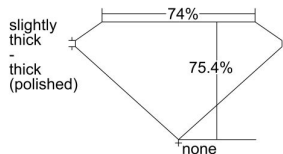

GIA®

FACSIMILE

GIA REPORT 2444376629

Verify this report at GIA.edu

GIA NATURAL DIAMOND DOSSIER®

August 19, 2022
GIA Report Number 2444376629
Shape and Cutting Style ..... Square Modified Brilliant
Measurements ..... 4.95 x 4.85 x 3.66 mm

GRADING RESULTS

Carat Weight ..... 0.70 carat
Color Grade ..... E
Clarity Grade SI1

ADDITIONAL GRADING INFORMATION

Polish ..... Excellent
Symmetry ..... Excellent
Fluorescence ..... None
Clarity Characteristics ..... Cloud, Crystal, Feather
Inscription(s): GIA 2444376629

PROPORTIONS

Profile not to actual proportions

GRADING SCALES

GIA COLOR SCALE		GIA CLARITY SCALE			
COLORLESS	D	VERY VERY SLIGHTLY INCLUDED	FLAWLESS		
	E		INTERNALLY FLAWLESS		
	F	VERY SLIGHTLY INCLUDED	VVS₁		
	G		VVS₂		
	H		VS₁		
	NEAR COLORLESS	I	SLIGHTLY INCLUDED	VS₂	
		J		SI₁	
		FAINT	K	INCLUDED	SI₂
			L		I₁
			M		I₂
VERT LIGHT	N	LIGHT	I₃		
	O				
	P				
	Q				
	R