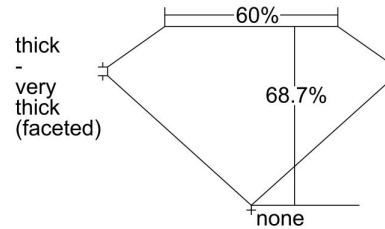

GIA NATURAL DIAMOND GRADING REPORT

November 08, 2022

GIA Report Number 6451175958

Shape and Cutting Style Cushion Modified Brilliant

Measurements 5.99 x 5.90 x 4.06 mm

GRADING RESULTS

Carat Weight 1.19 carat

Color Grade I

Clarity Grade SI1

ADDITIONAL GRADING INFORMATION

Polish Excellent

Symmetry Excellent

Fluorescence None

Inscription(s): GIA 6451175958

Comments: Additional clouds are not shown. Pinpoints are not shown.

PROPORTIONS

Profile not to actual proportions

CLARITY CHARACTERISTICS

KEY TO SYMBOLS*

-  Cloud
-  Needle
-  Feather
-  Natural
-  Crystal
-  Indented Natural

* Red symbols denote internal characteristics (inclusions). Green or black symbols denote external characteristics (blemishes). Diagram is an approximate representation of the diamond, and symbols shown indicate type, position, and approximate size of clarity characteristics. All clarity characteristics may not be shown. Details of finish are not shown.