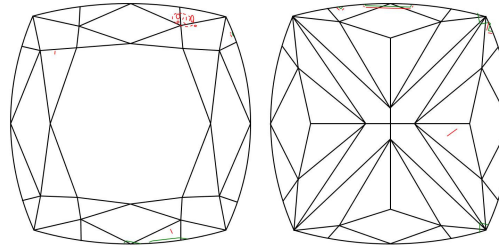

GIA NATURAL DIAMOND GRADING REPORT

November 08, 2022

GIA Report Number 6451175958

Shape and Cutting Style Cushion Modified Brilliant

Measurements 5.99 x 5.90 x 4.06 mm

GRADING RESULTS

Carat Weight 1.19 carat

Color Grade I

Clarity Grade SI1

ADDITIONAL GRADING INFORMATION

Polish Excellent

Symmetry Excellent

Fluorescence None

Inscription(s): GIA 6451175958

Comments: Additional clouds are not shown. Pinpoints are not shown.

PROPORTIONS

Profile not to actual proportions

CLARITY CHARACTERISTICS

KEY TO SYMBOLS*

-  Cloud
-  Needle
-  Feather
-  Natural
-  Crystal
-  Indented Natural

* Red symbols denote internal characteristics (inclusions). Green or black symbols denote external characteristics (blemishes). Diagram is an approximate representation of the diamond, and symbols shown indicate type, position, and approximate size of clarity characteristics. All clarity characteristics may not be shown. Details of finish are not shown.